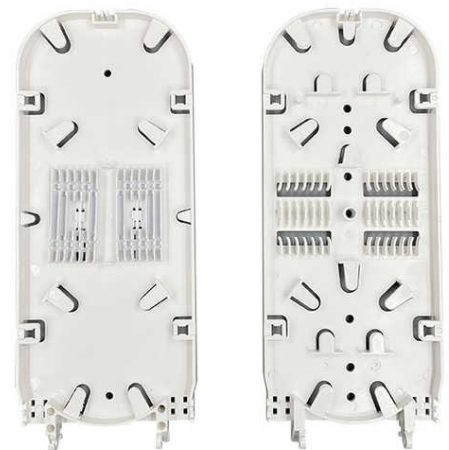

P/N: OPT-SPTRAY32

TopX 24F SPLICE TRAY FOR CLOSURE40

Description

Product Name	Fiber Optic Splice Tray
Material	ABS
Color	White
Capacity	12/24 core

Features

1. Capacity 12-24 cores
2. Combined splice and distribution
3. Suitable for ribbon and non-ribbon cables
4. Oblique installation of adapters
5. Suitable for installation with FC, SC, LC and ST adapter
6. Enlarge Fiber storage area