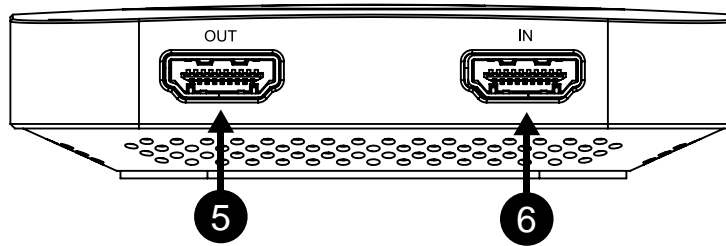

Instruction Manual

4K60 Video Capture Card

1.1 Box Contents

- a. Capture device
- b. Quick User Guide

- c. HDMI Cable
 - d. USB3.1(male) to USB Type-C cable
-

1.2 Product Diagram

1. AUX: Stereo audio output port. 3.5mm headset earphone output (CTIA 4-pole) or (TRS 3-pole)
2. Mic: 3.5mm Microphone input port.
3. Line In: Stereo audio input port.
4. Typec 3.2 Gen1

- 5. OUT: Connect an HDMI cable between the device and TV.
- 6. IN: Connect an HDMI cable between the source video player and the device

Extreme HDR Streaming Video

Extreme HDR Streaming Audio

OBS

PRODUCT SPECIFICATIONS