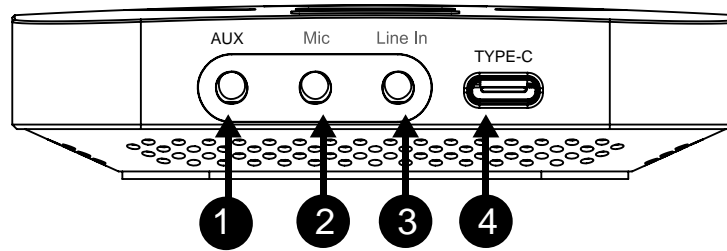

Instruction Manual

4K60 Video Capture Card

1.1 Box Contents

- a. Capture device
- b. Quick User Guide

- c. HDMI Cable
 - d. USB3.1(male) to USB Type-C cable
-

1.2 Product Diagram

1. AUX: Stereo audio output port. 3.5mm headset earphone output (CTIA 4-pole) or (TRS 3-pole)
2. Mic: 3.5mm Microphone input port.
3. Line In: Stereo audio input port.
4. Typec 3.2 Gen1

- 5. OUT: Connect an HDMI cable between the device and TV.
- 6. IN: Connect an HDMI cable between the source video player and the device

Extreme HDR Streaming Video

Extreme HDR Streaming Audio

OBS

PRODUCT SPECIFICATIONS