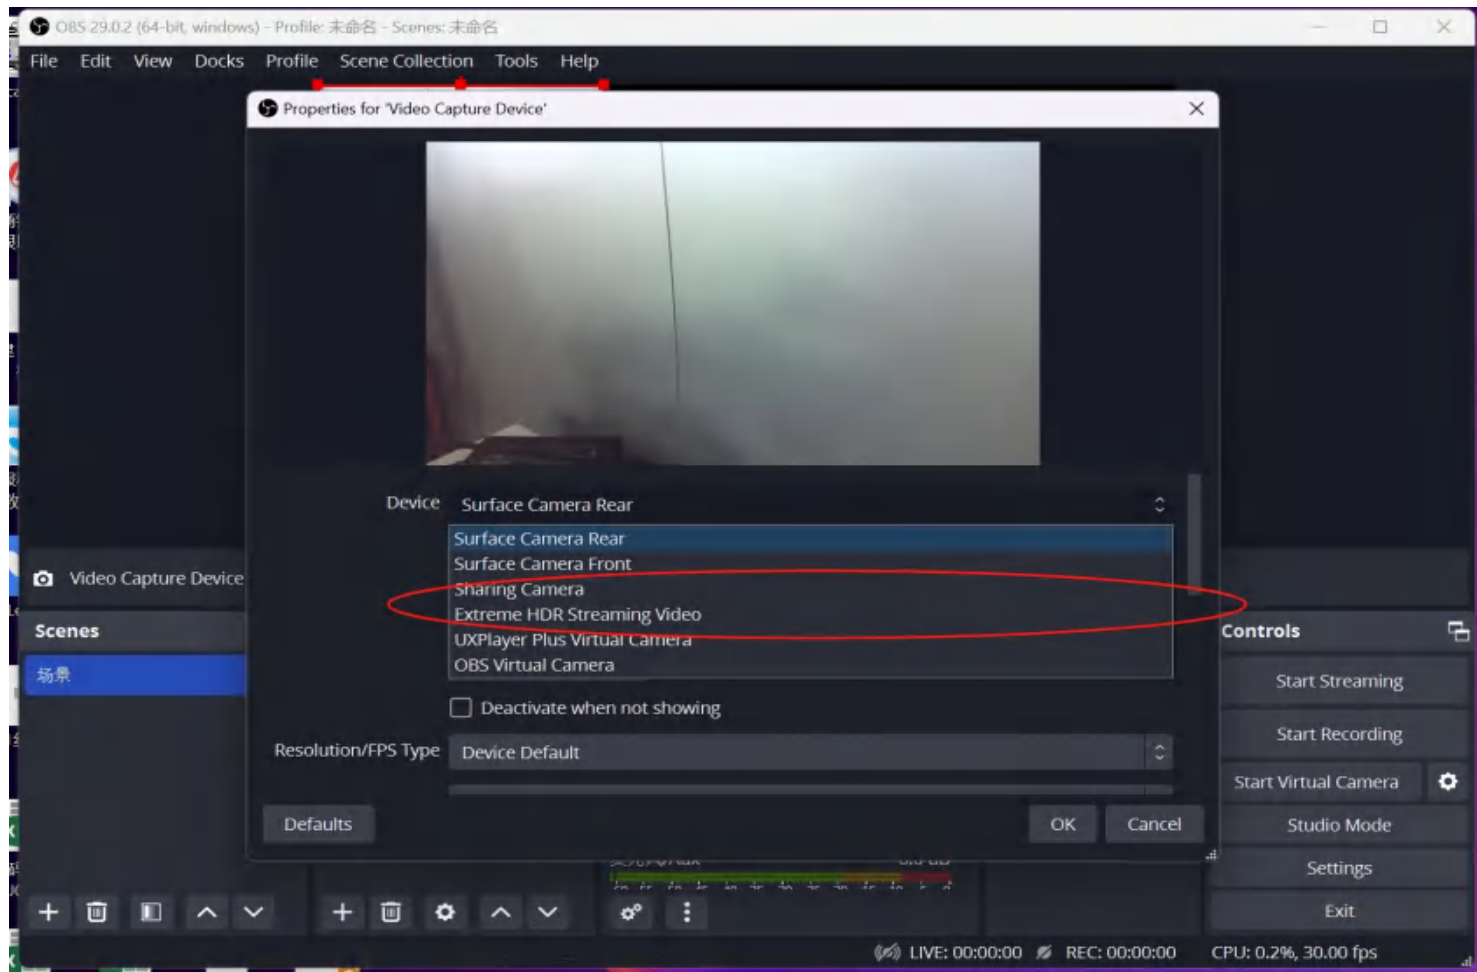

Instruction Manual

4K60 Video Capture Card

1.1 Box Contents

- a. Capture device
- b. Quick User Guide

- c. HDMI Cable
 - d. USB3.1(male) to USB Type-C cable
-

1.2 Product Diagram

1. AUX: Stereo audio output port. 3.5mm headset earphone output (CTIA 4-pole) or (TRS 3-pole)
2. Mic: 3.5mm Microphone input port.
3. Line In: Stereo audio input port.
4. Typec 3.2 Gen1

- 5. OUT: Connect an HDMI cable between the device and TV.
- 6. IN: Connect an HDMI cable between the source video player and the device

Extreme HDR Streaming Video

Extreme HDR Streaming Audio

OBS

PRODUCT SPECIFICATIONS